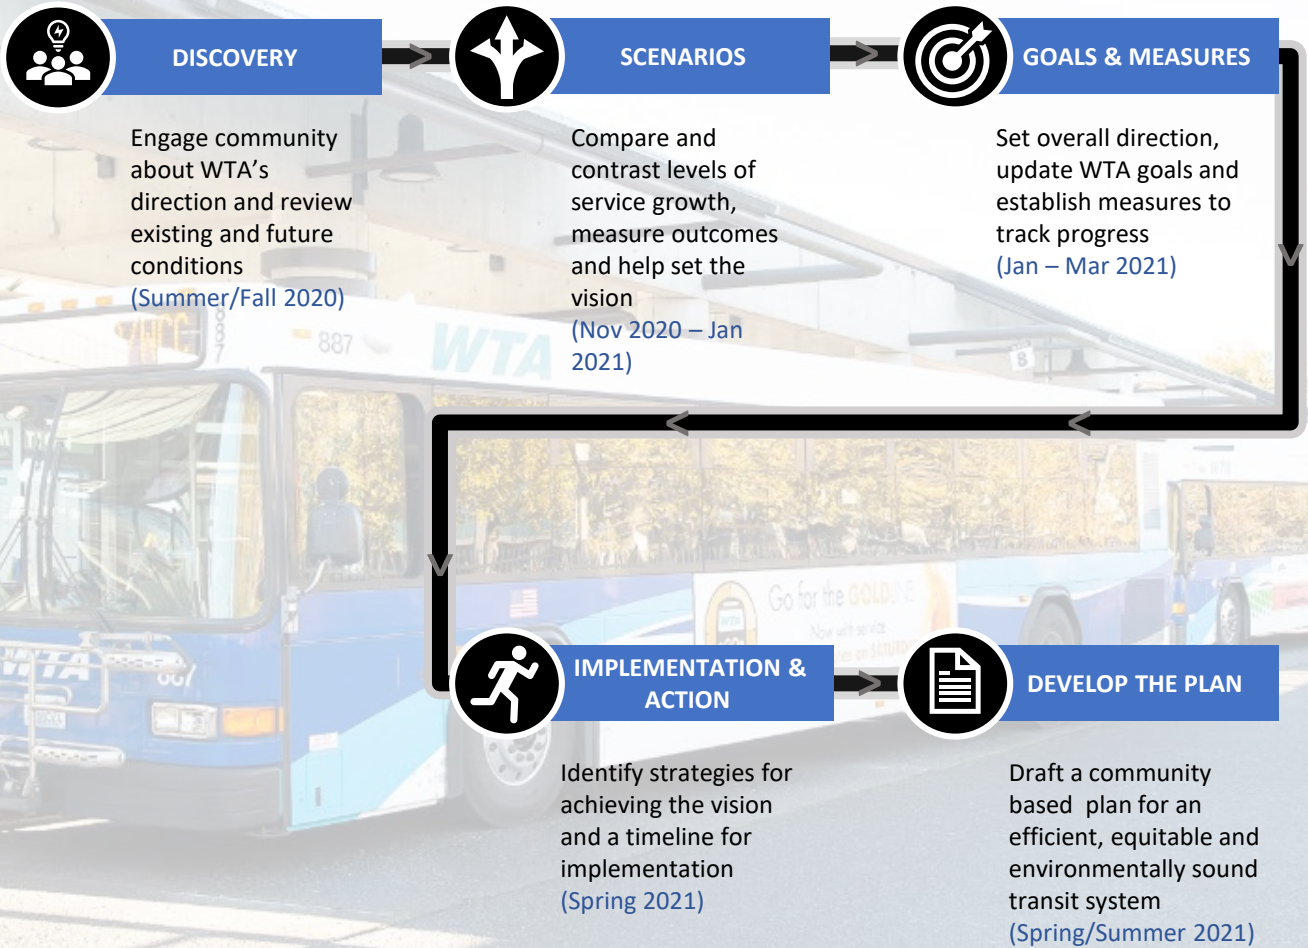

What is WTA 2040?

Whatcom County is changing. The Whatcom Transportation Authority is developing a long range transit plan that will establish the vision, goals and roadmap for public transportation in the region for the next 20 years. The process has included conversations with the community, passengers, WTA staff and many stakeholder groups. The plan will be complete by the end of 2021 and is part of WTA's larger commitment to safe, reliable, efficient and friendly service, environmentally sound transportation choices, leadership on innovation solutions, and partnerships.